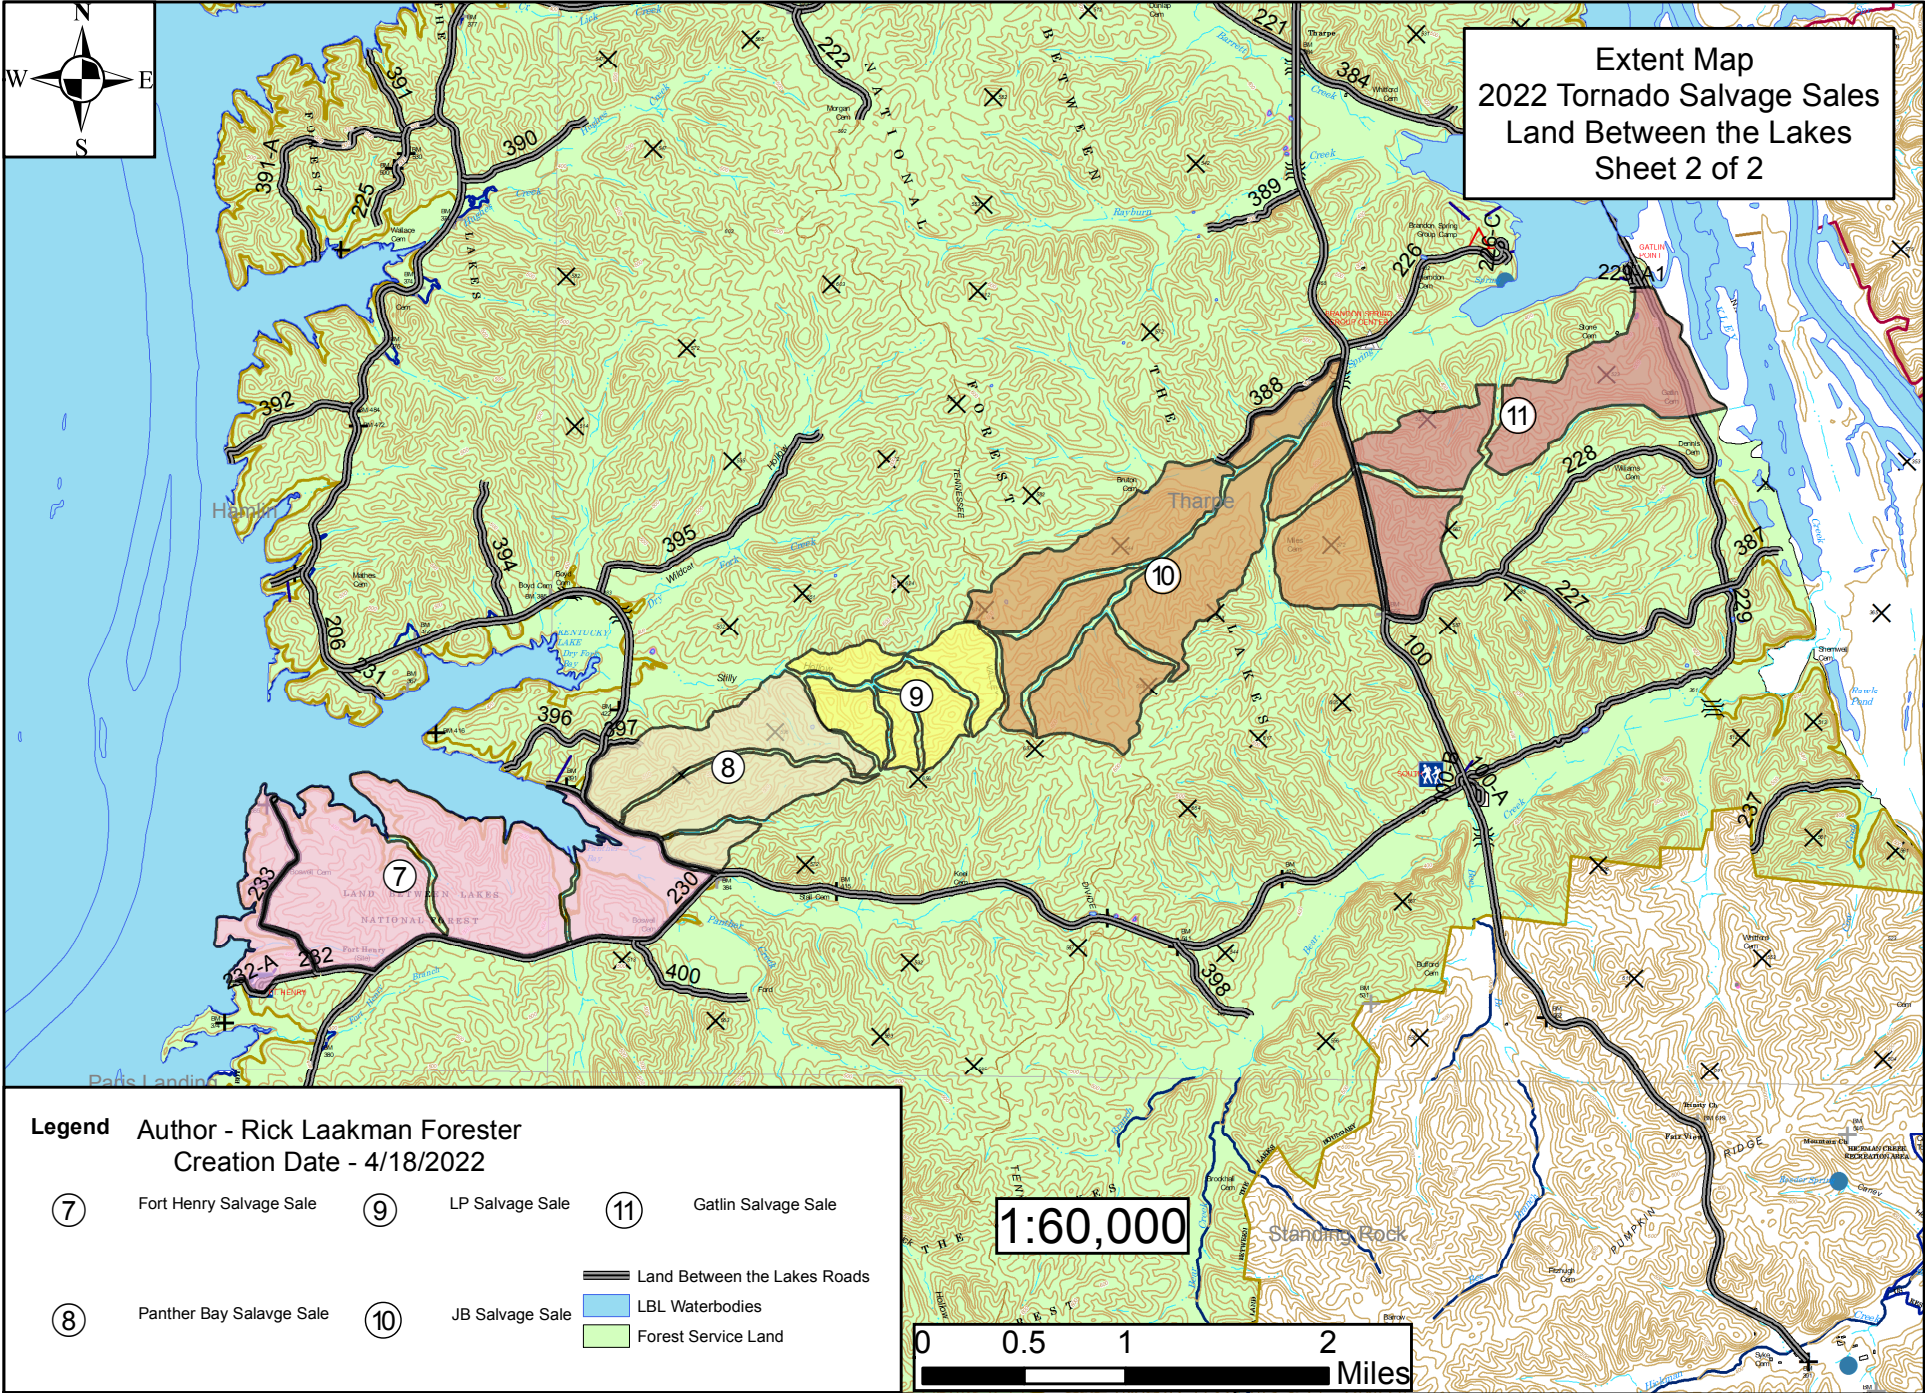

Extent Map
2022 Tornado Salvage Sales
Land Between the Lakes
Sheet 2 of 2

Legend Author - Rick Laakman Forester
Creation Date - 4/18/2022

⑦ Fort Henry Salvage Sale ⑨ LP Salvage Sale ⑪ Gatlin Salvage Sale

⑧ Panther Bay Salvage Sale ⑩ JB Salvage Sale

— Land Between the Lakes Roads
— LBL Waterbodies
— Forest Service Land

1:60,000

0 0.5 1 2 Miles