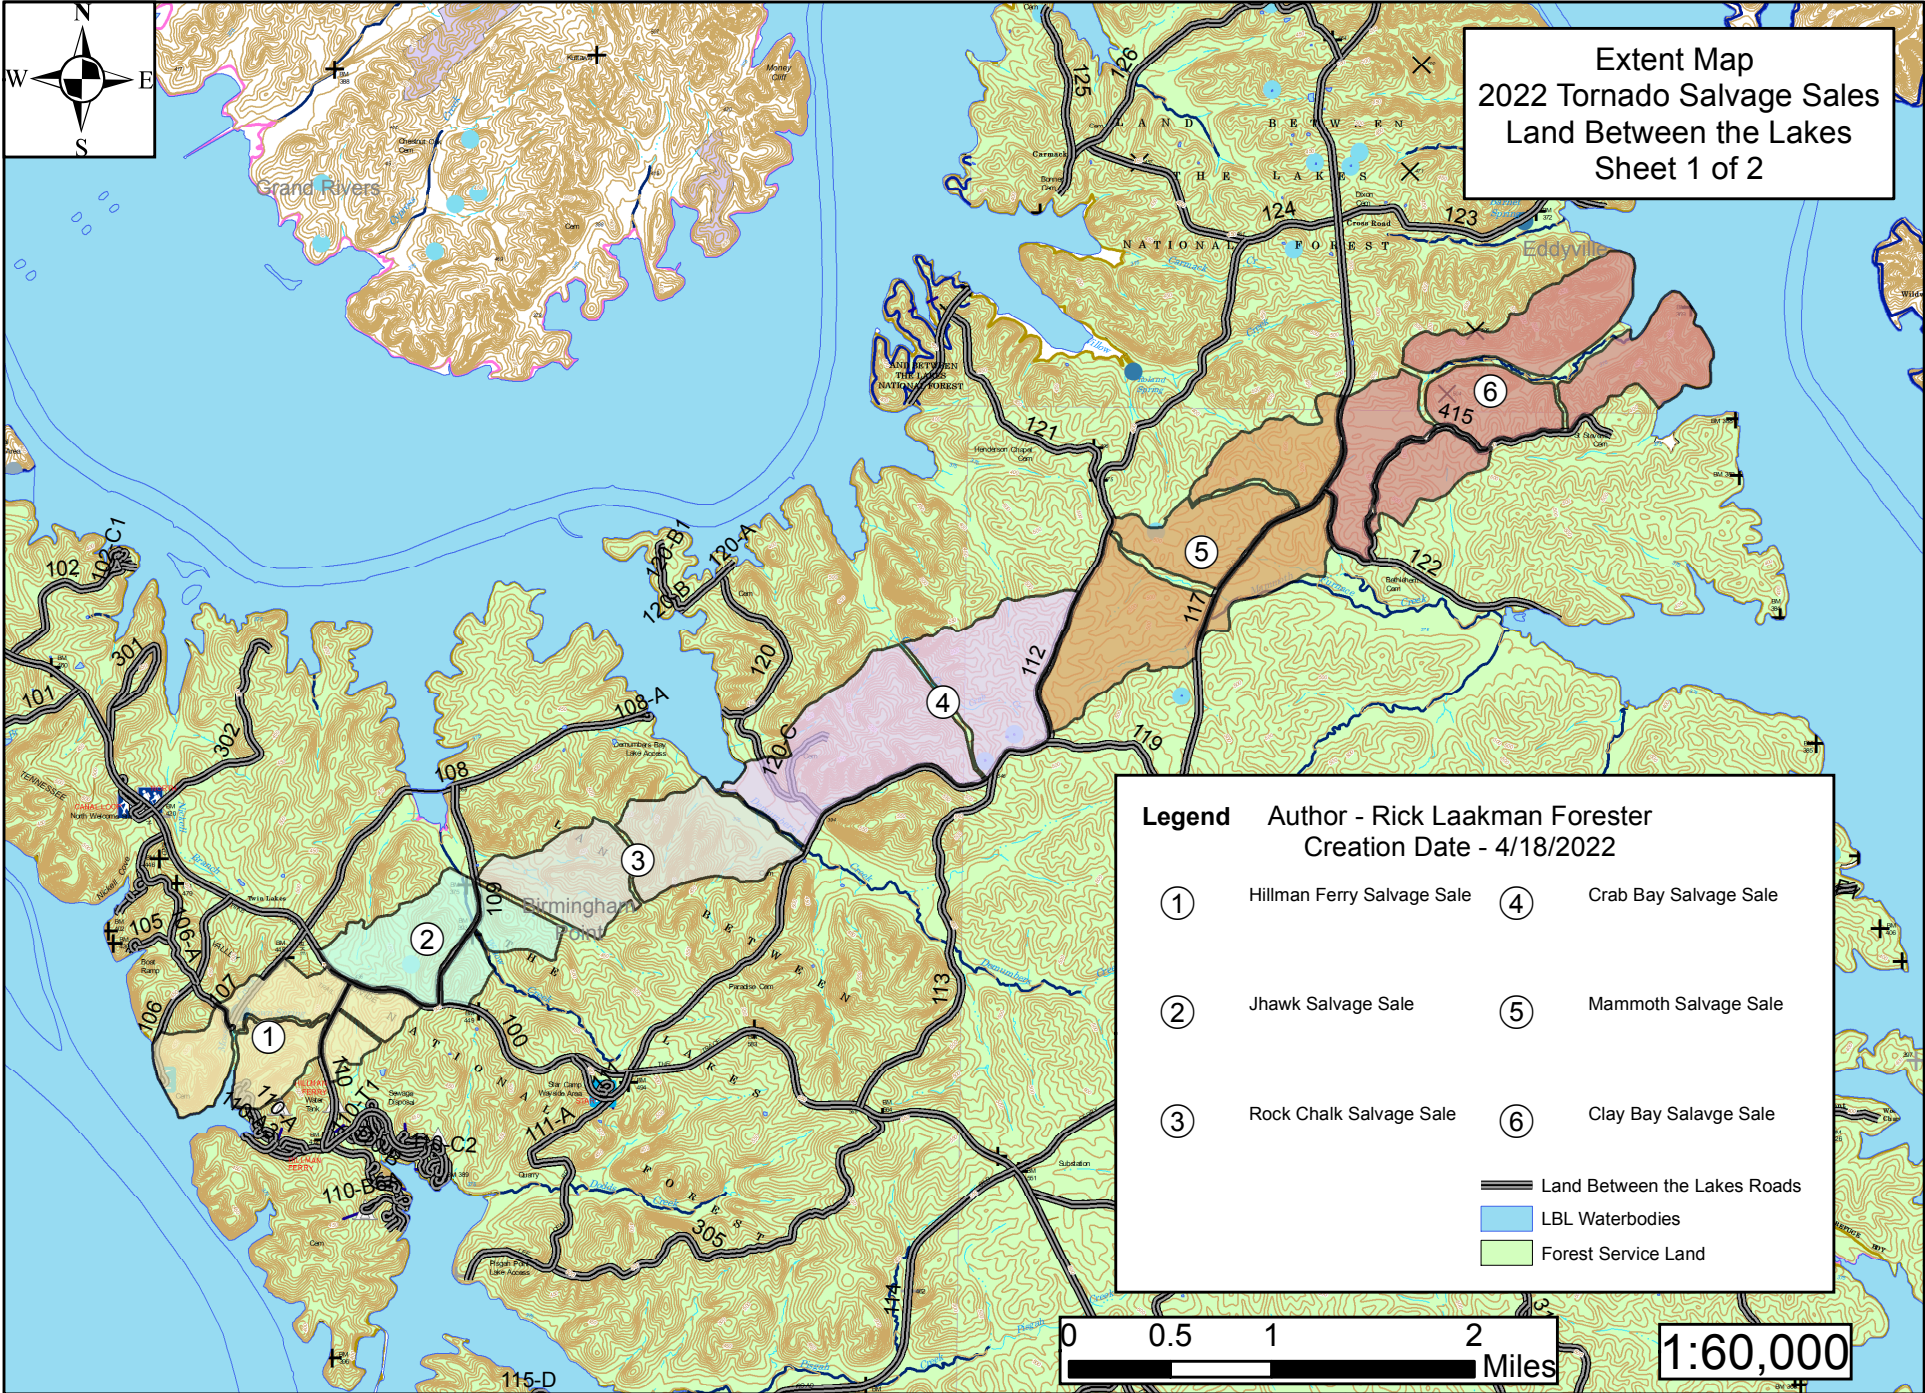

Extent Map
2022 Tornado Salvage Sales
Land Between the Lakes
Sheet 1 of 2

Legend Author - Rick Laakman Forester
Creation Date - 4/18/2022

① Hillman Ferry Salvage Sale	④ Crab Bay Salvage Sale
② Hawk Salvage Sale	⑤ Mammoth Salvage Sale
③ Rock Chalk Salvage Sale	⑥ Clay Bay Salvage Sale

— Land Between the Lakes Roads
— LBL Waterbodies
— Forest Service Land

1:60,000