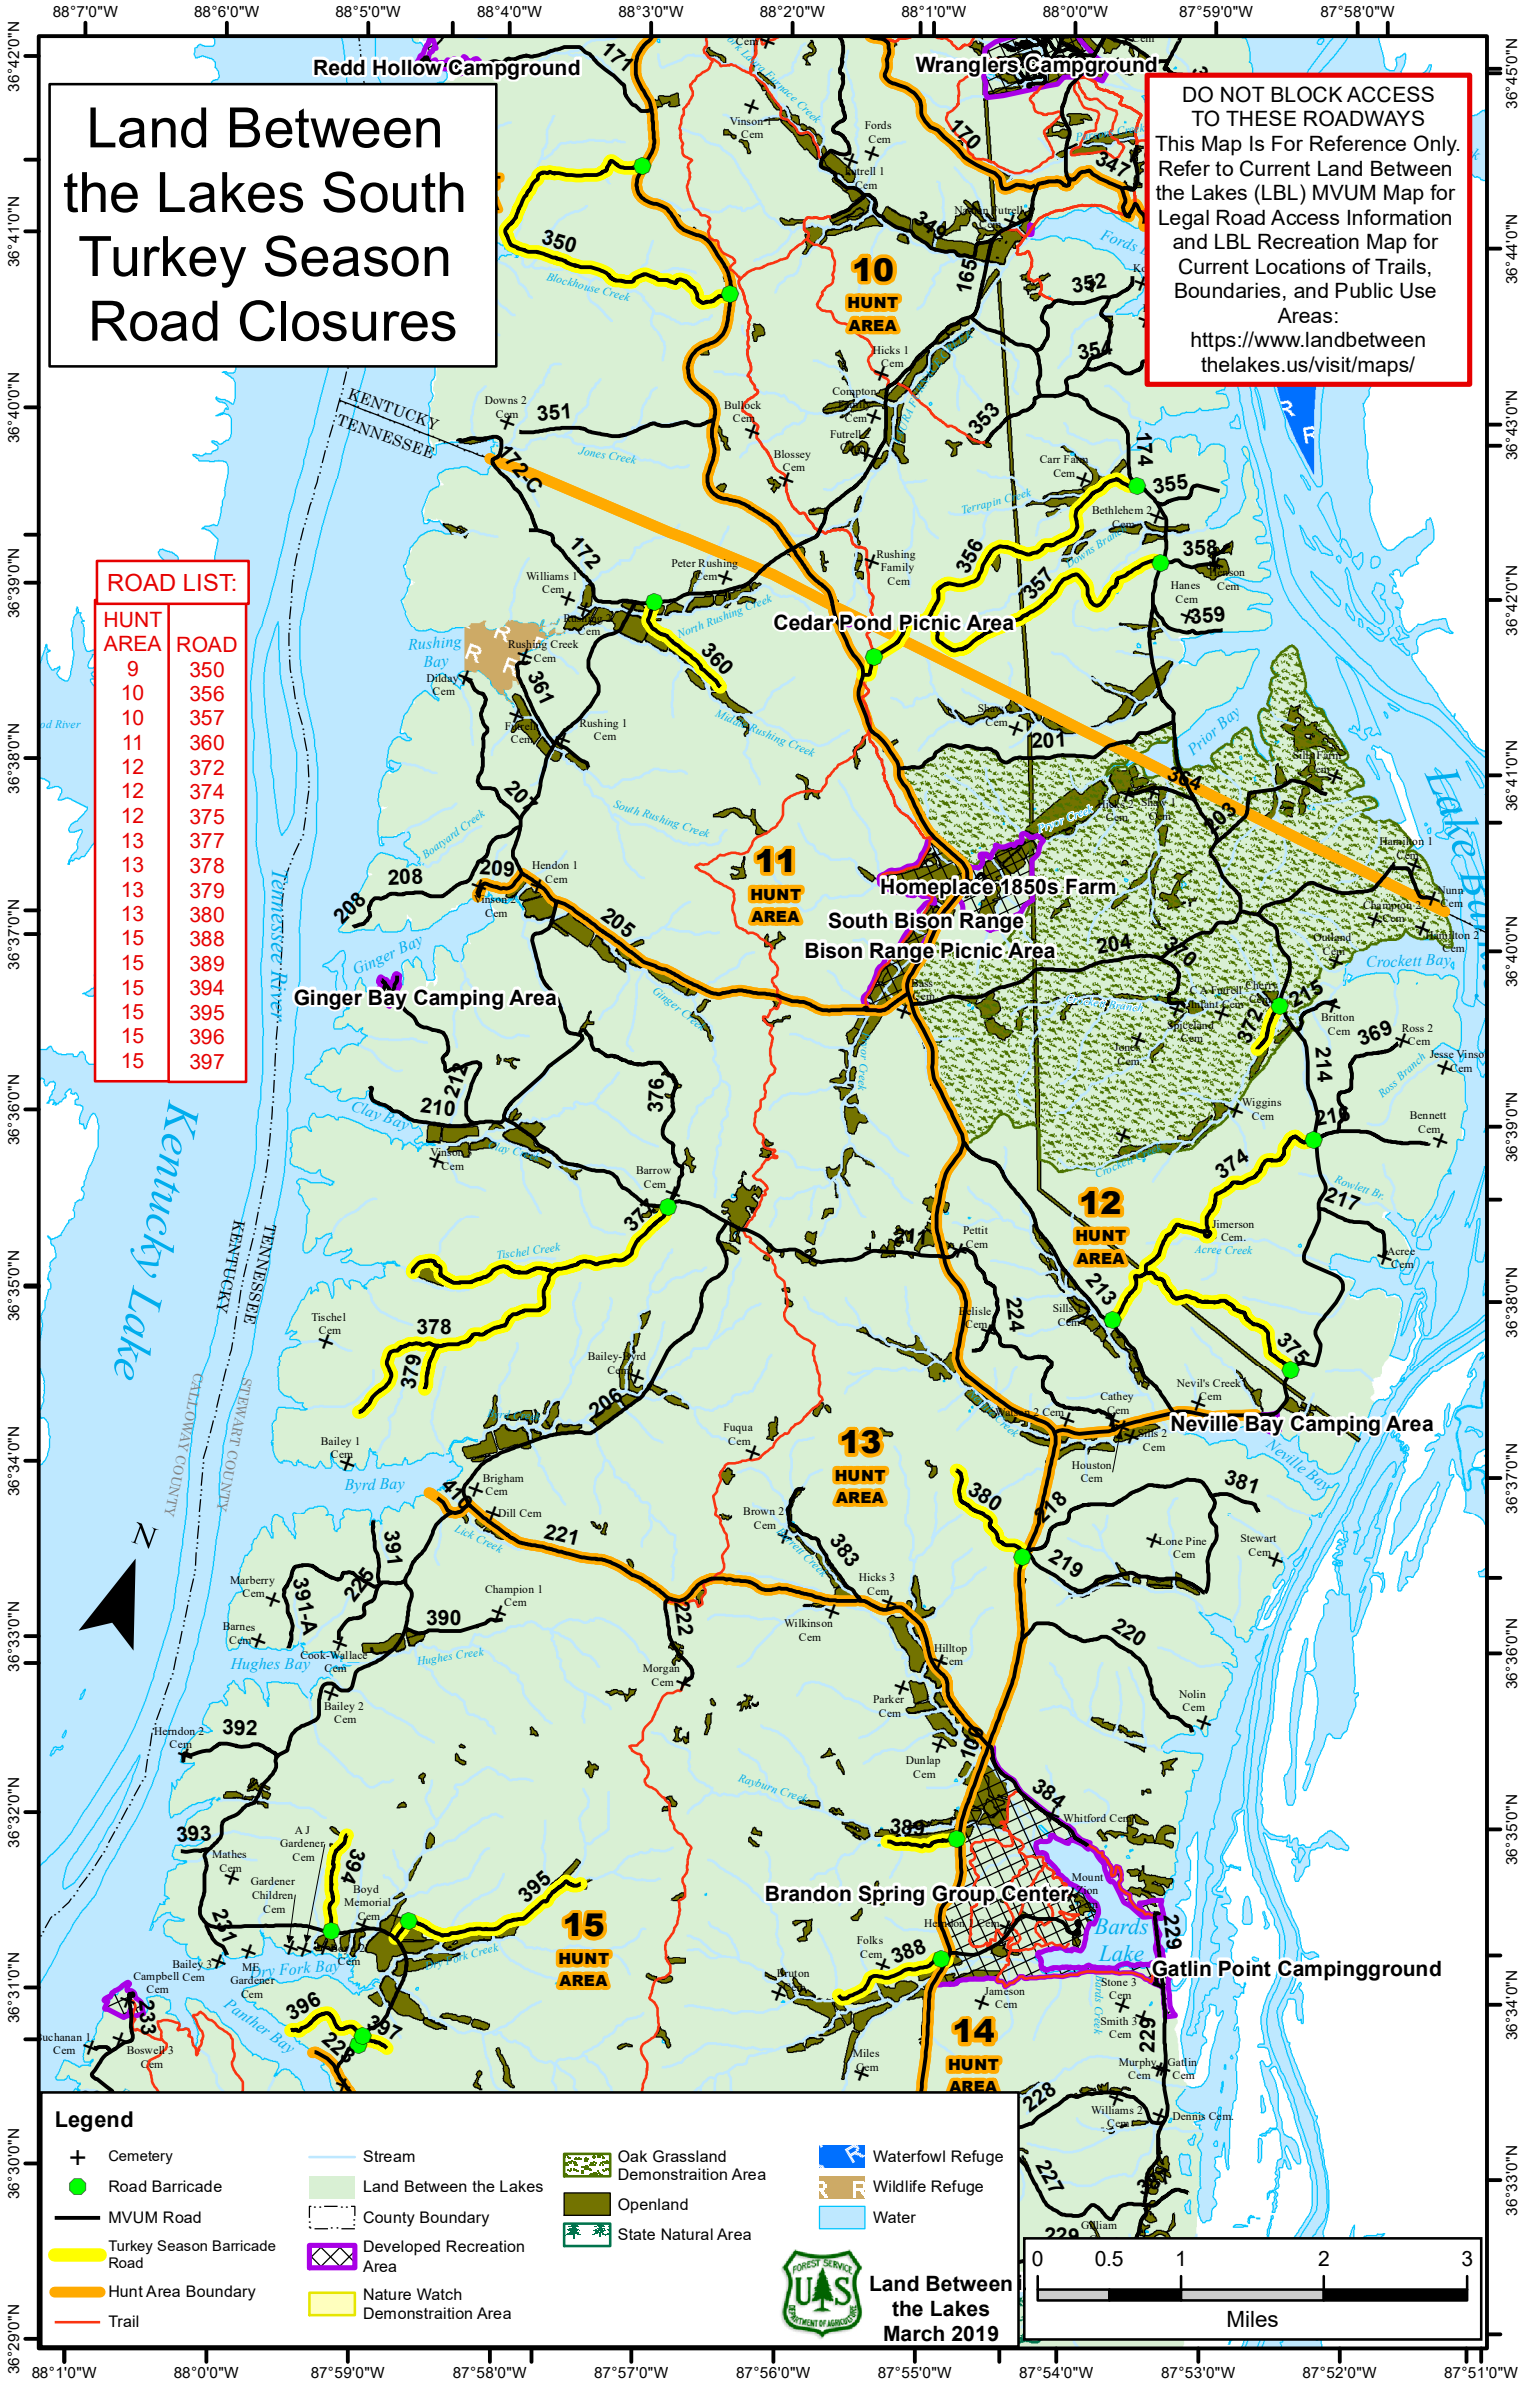

Land Between the Lakes South Turkey Season Road Closures

DO NOT BLOCK ACCESS TO THESE ROADWAYS
 This Map Is For Reference Only. Refer to Current Land Between the Lakes (LBL) MVUM Map for Legal Road Access Information and LBL Recreation Map for Current Locations of Trails, Boundaries, and Public Use Areas:
<https://www.landbetweenthelakes.us/visit/maps/>

ROAD LIST:

HUNT AREA	ROAD
9	350
10	356
10	357
11	360
12	372
12	374
12	375
13	377
13	378
13	379
13	380
15	388
15	389
15	394
15	395
15	396
15	397

Land Between the Lakes
 March 2019