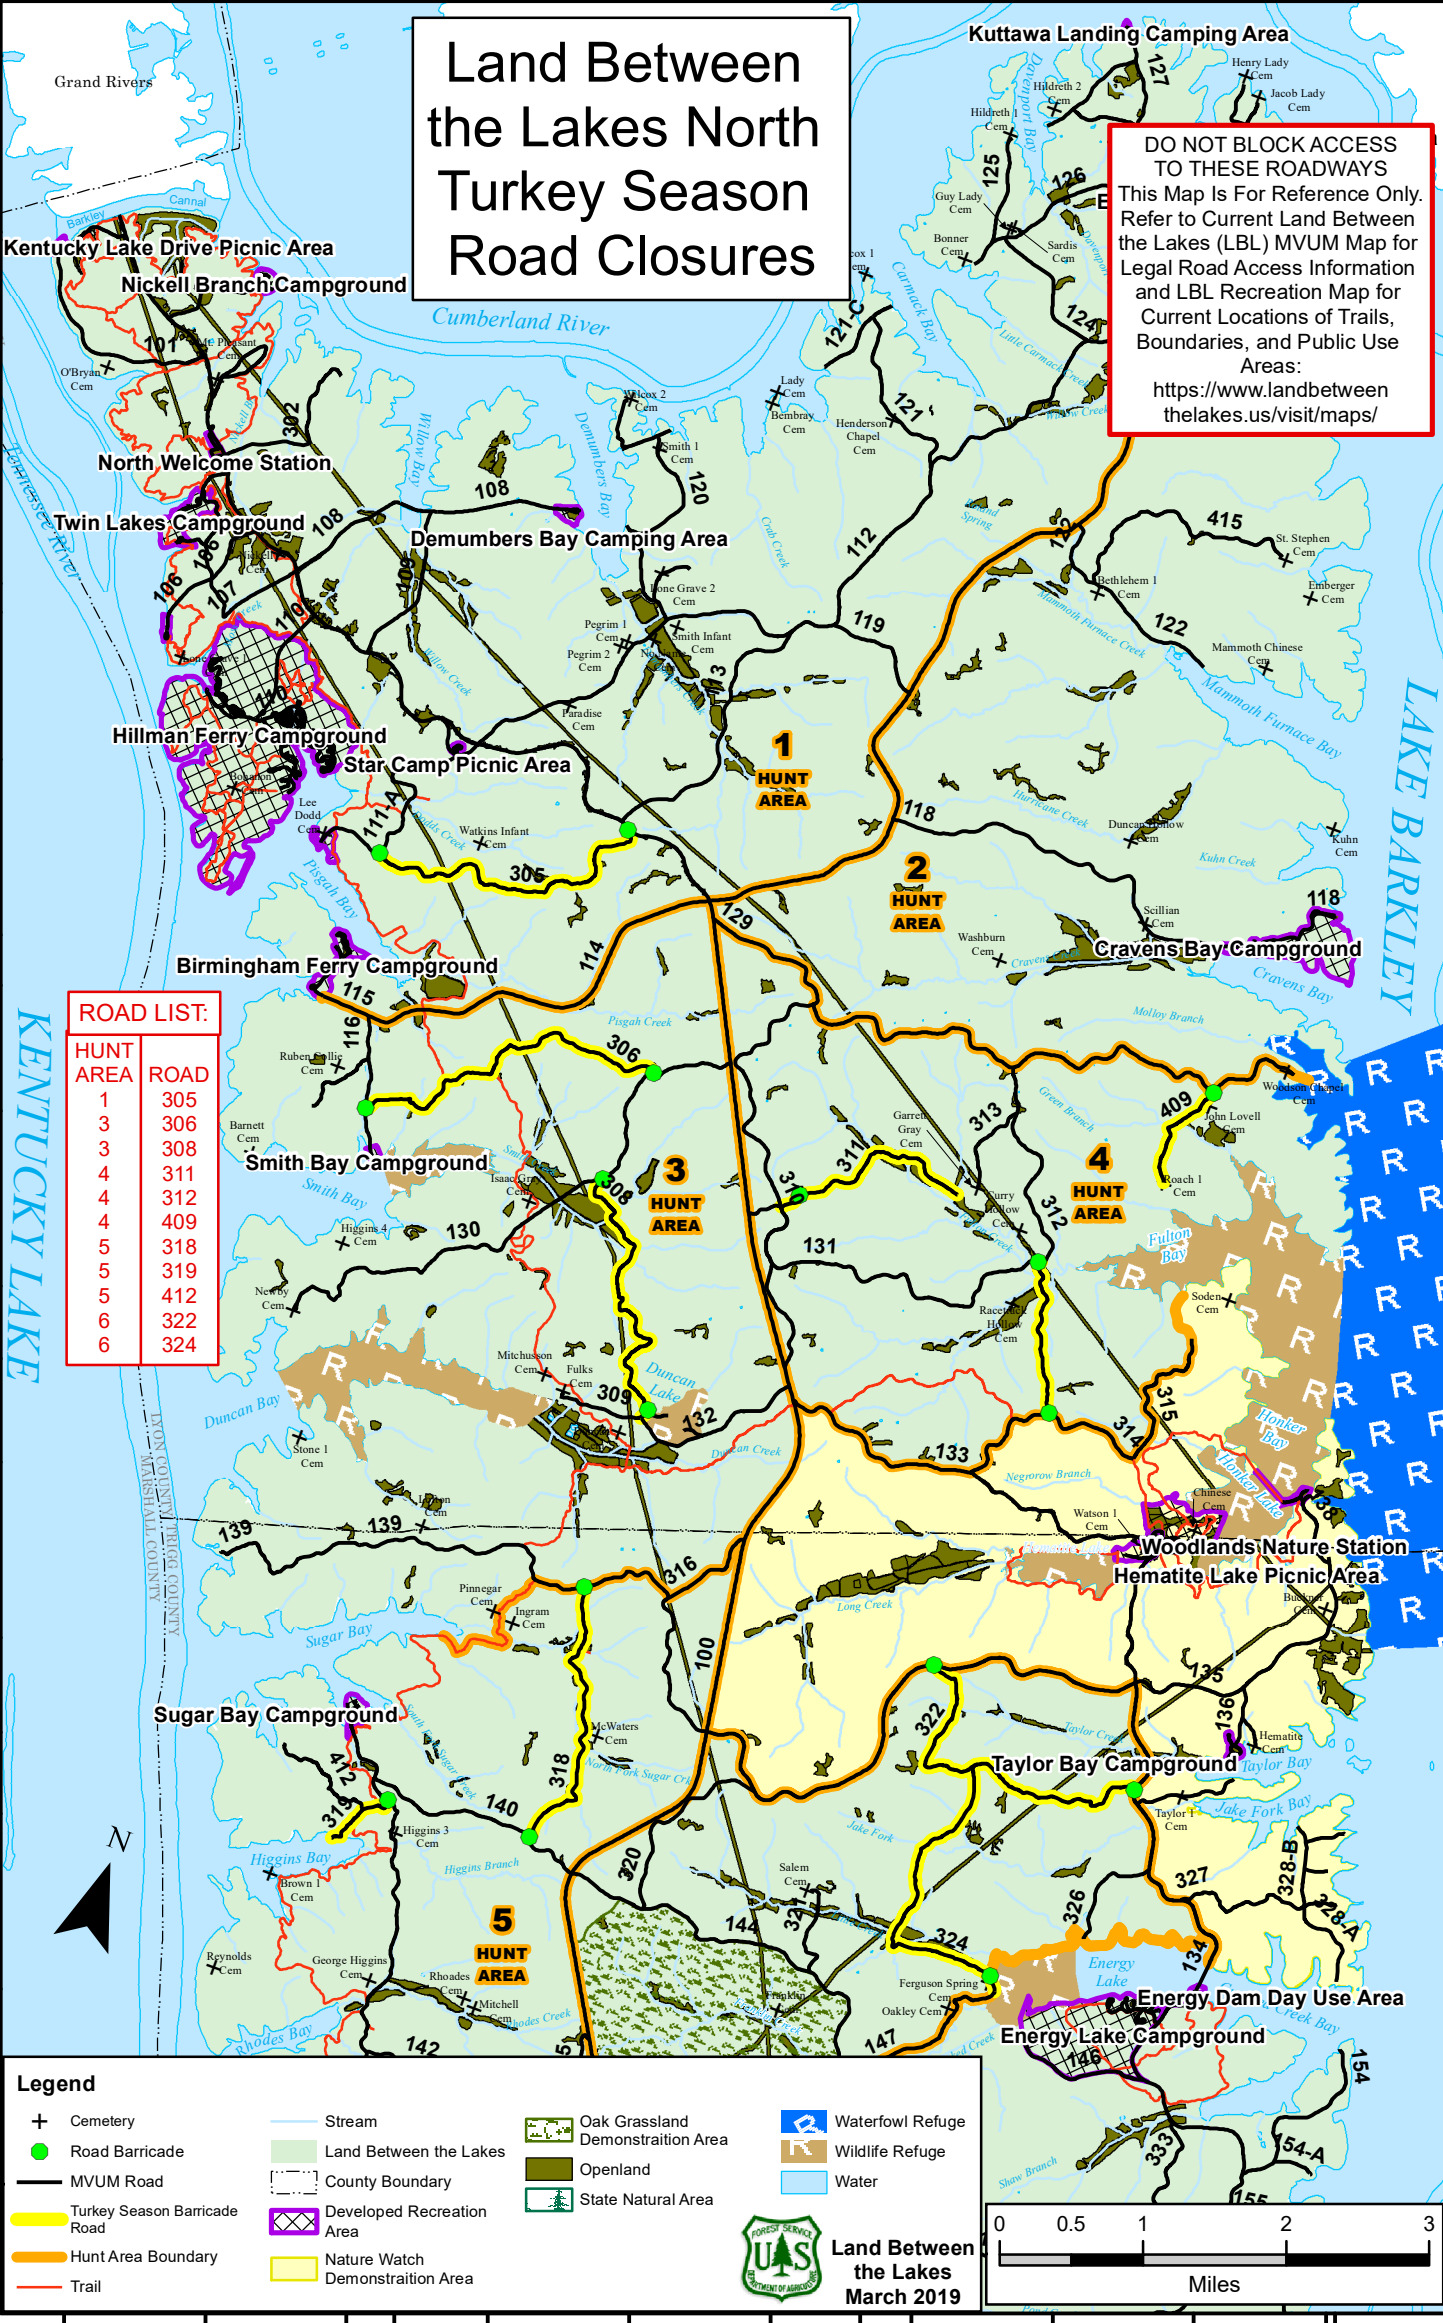

# Land Between the Lakes North Turkey Season Road Closures

**DO NOT BLOCK ACCESS TO THESE ROADWAYS**  
 This Map Is For Reference Only. Refer to Current Land Between the Lakes (LBL) MVUM Map for Legal Road Access Information and LBL Recreation Map for Current Locations of Trails, Boundaries, and Public Use Areas:  
<https://www.landbetweenthe lakes.us/visit/maps/>

**ROAD LIST:**

HUNT AREA	ROAD
1	305
3	306
3	308
4	311
4	312
4	409
5	318
5	319
5	412
6	322
6	324

**Legend**

- Cemetery
- Road Barricade
- MVUM Road
- Turkey Season Barricade Road
- Hunt Area Boundary
- Trail
- Stream
- Land Between the Lakes
- County Boundary
- Developed Recreation Area
- Nature Watch Demonstration Area
- Oak Grassland Demonstration Area
- Openland
- State Natural Area
- Waterfowl Refuge
- Wildlife Refuge
- Water

**Land Between the Lakes**  
 March 2019